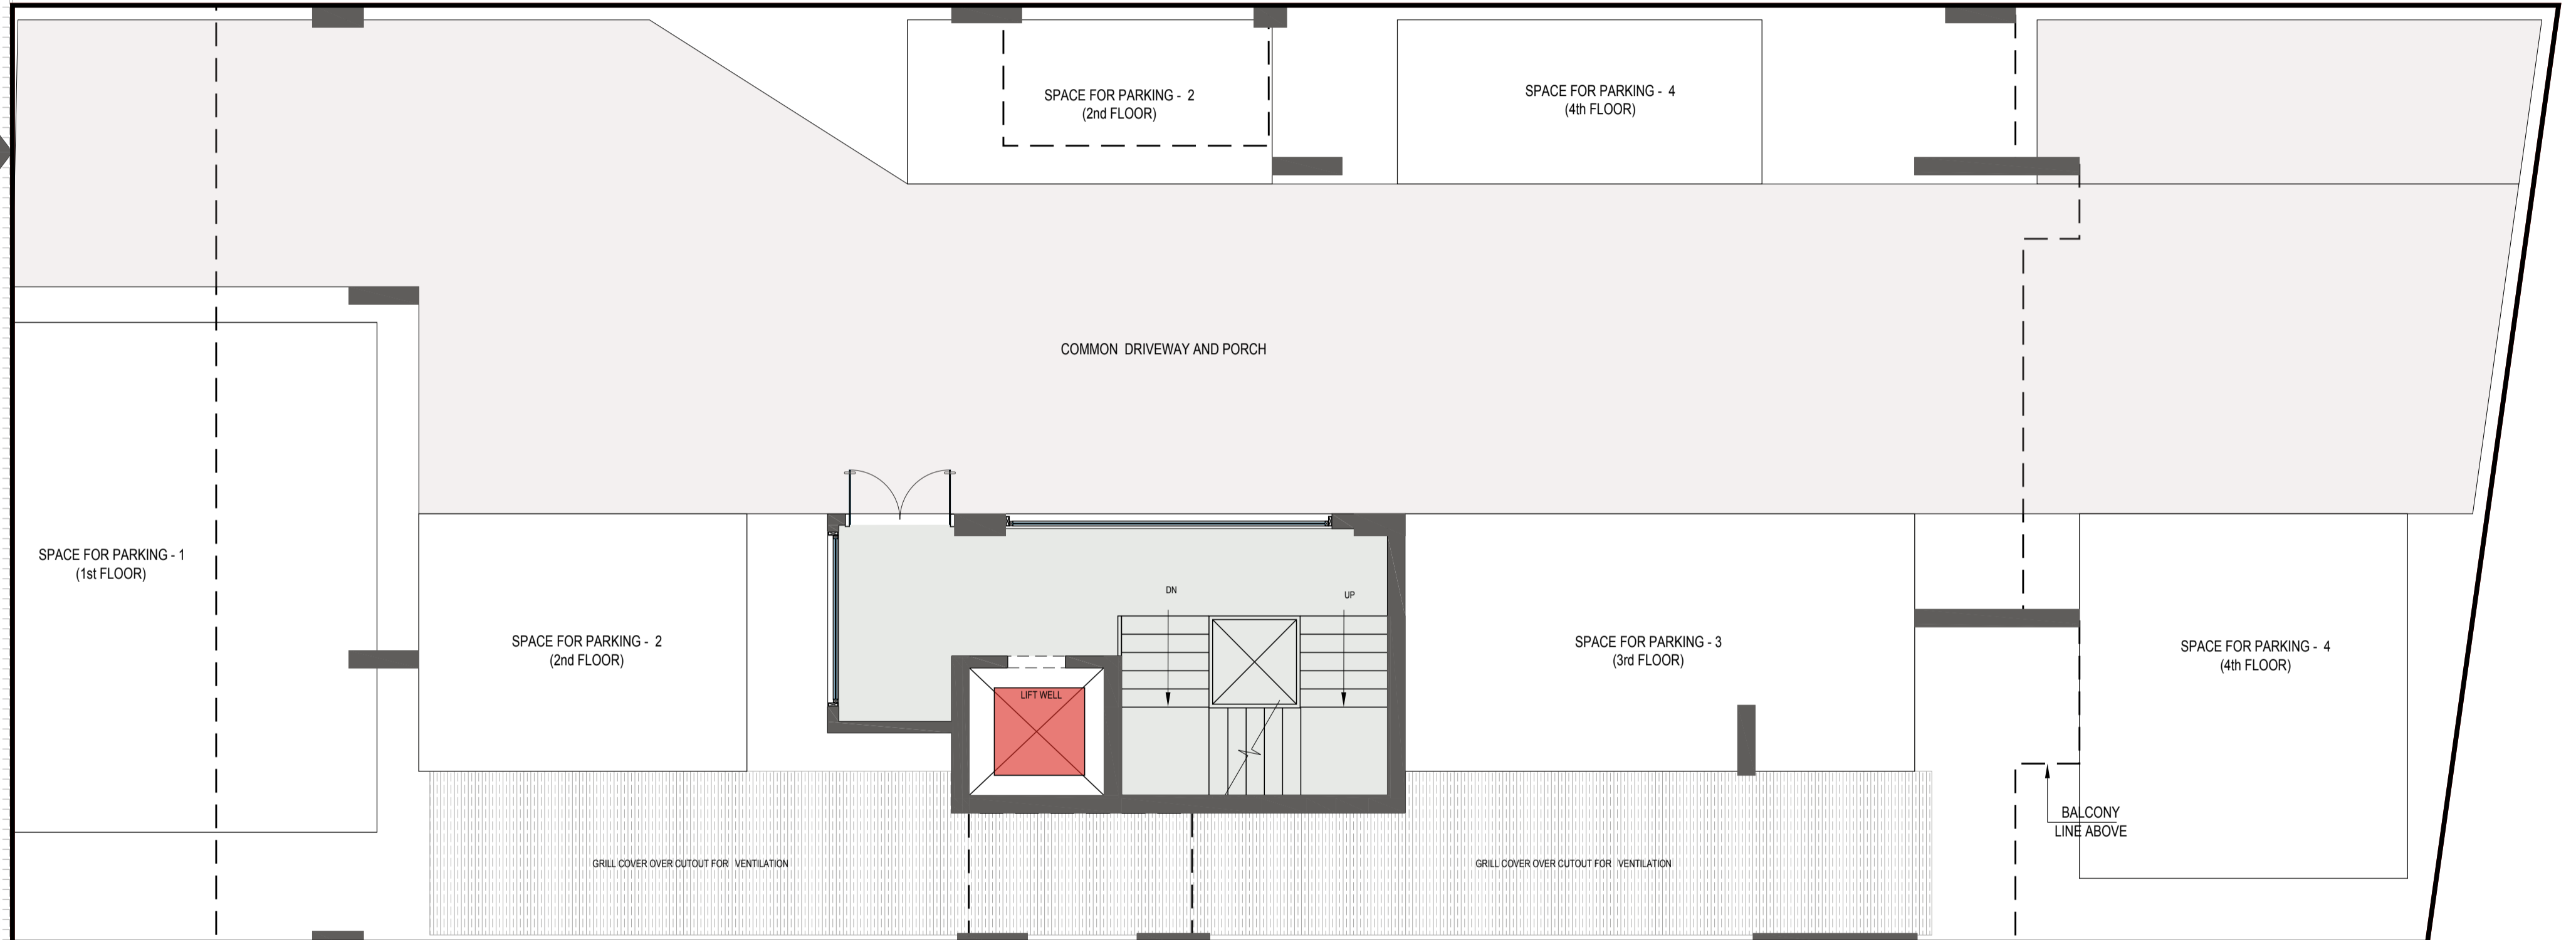

PLANS NOT TO SCALE.
DISCLAIMER - PLAN CAN BE MIRRORED AS PER SPECIFIC LOCATION.
- IMAGES ARE FOR ILLUSTRATIVE AND INDICATIVE PURPOSES ONLY.
- FURNITURE LAYOUT AND FURNISHINGS ARE FOR ILLUSTRATIVE AND INDICATIVE PURPOSES ONLY.

TERRACE

DN

PLANS NOT TO SCALE.
DISCLAIMER - PLAN CAN BE MIRRORED AS PER SPECIFIC LOCATION
- IMAGES ARE FOR ILLUSTRATIVE AND INDICATIVE PURPOSES ONLY
- FURNITURE LAYOUT AND FURNISHINGS ARE FOR ILLUSTRATIVE AND INDICATIVE PURPOSES ONLY.

437.28 SQM (TYPICAL FLOOR PLAN)

S-17A/2

PLANS NOT TO SCALE.
DISCLAIMER - PLAN CAN BE MIRRORED AS PER SPECIFIC LOCATION
- IMAGES ARE FOR ILLUSTRATIVE AND INDICATIVE PURPOSES ONLY
- FURNITURE LAYOUT AND FURNISHINGS ARE FOR ILLUSTRATIVE AND INDICATIVE PURPOSES ONLY.

PLANS NOT TO SCALE.
DISCLAIMER - PLAN CAN BE MIRRORED AS PER SPECIFIC LOCATION
- IMAGES ARE FOR ILLUSTRATIVE AND INDICATIVE PURPOSES ONLY
- FURNITURE LAYOUT AND FURNISHINGS ARE FOR ILLUSTRATIVE AND INDICATIVE PURPOSES ONLY.