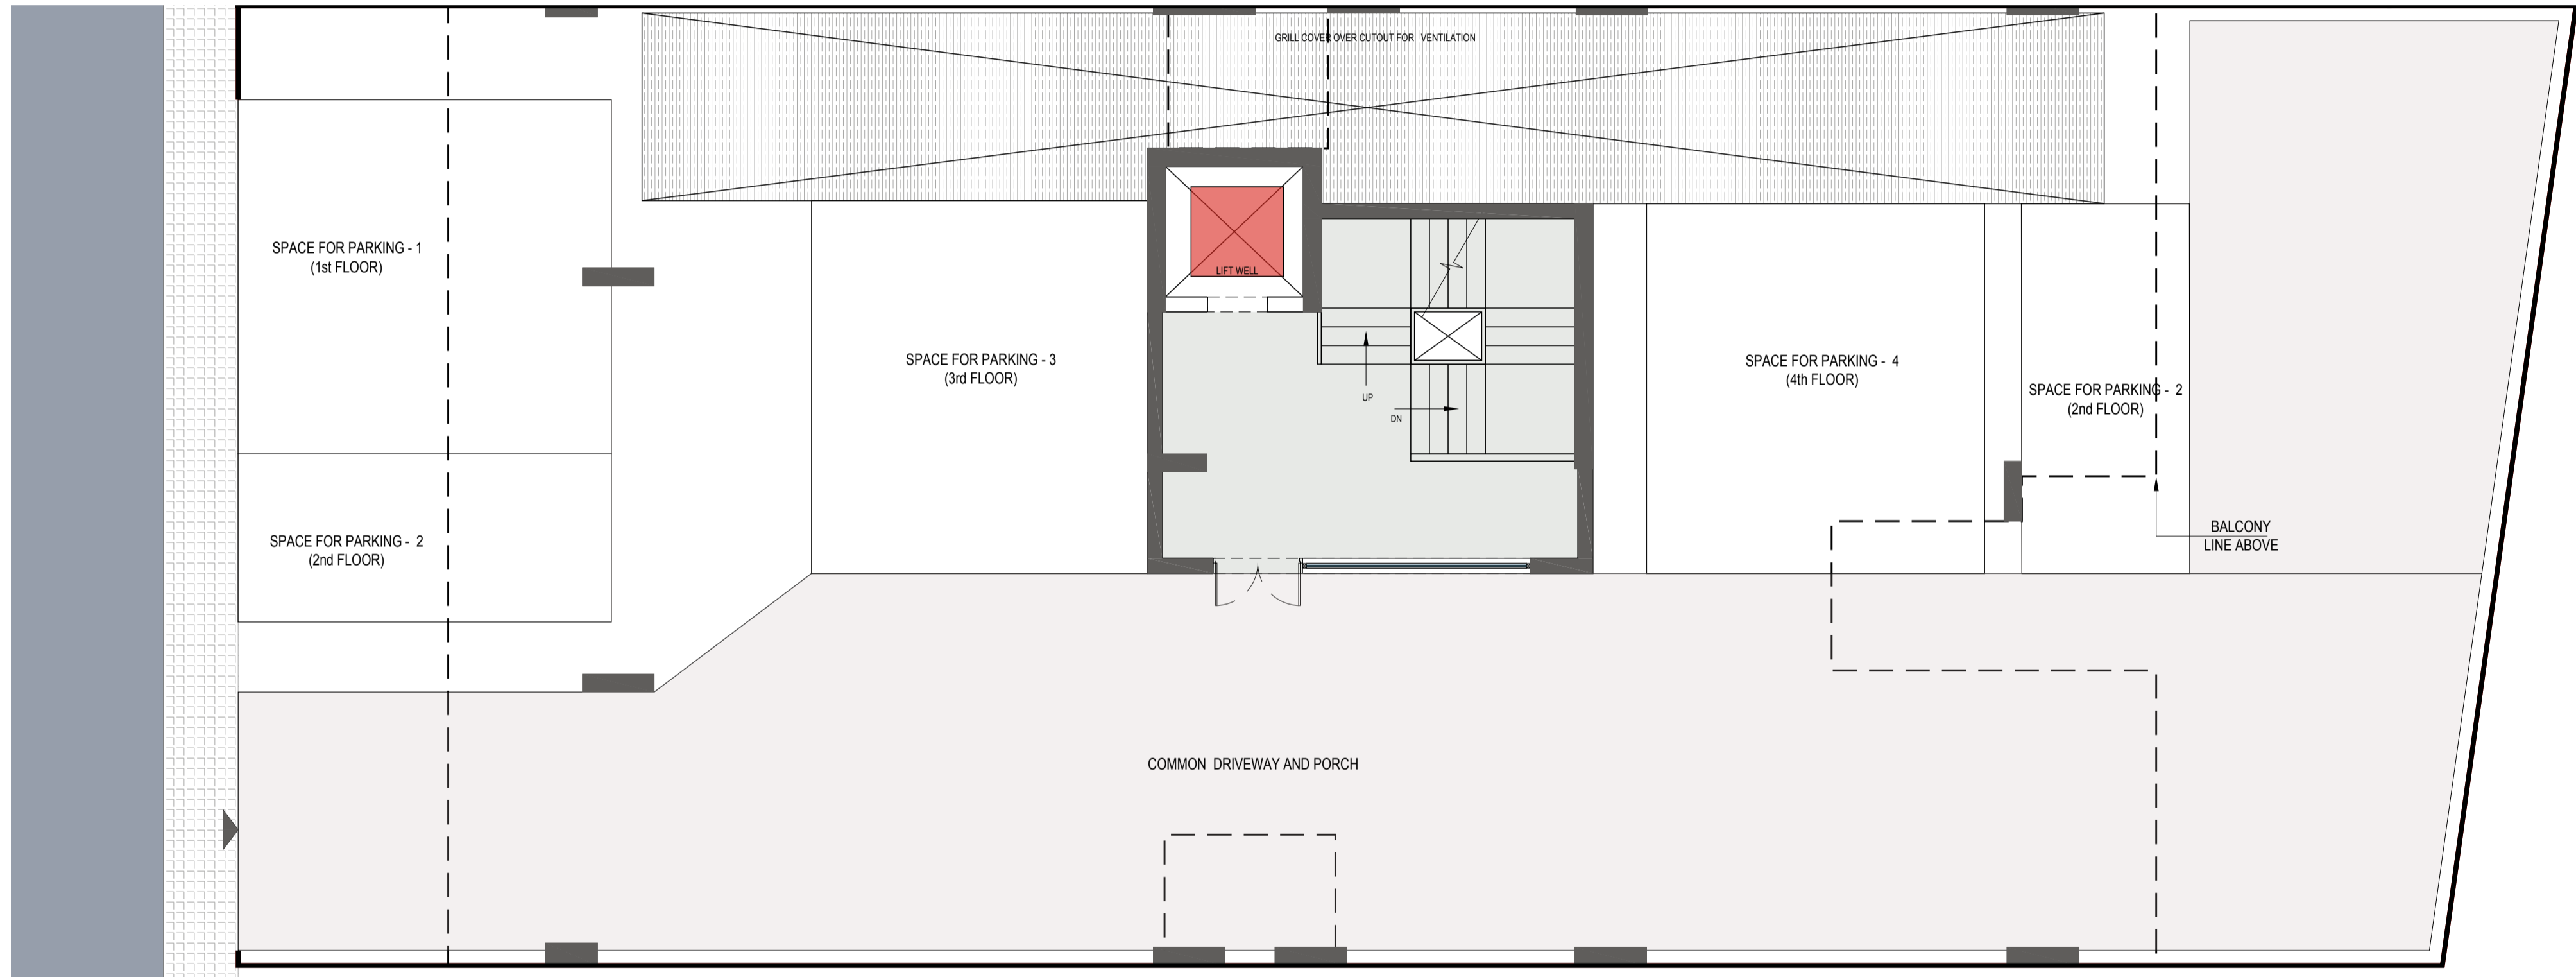

PLANS NOT TO SCALE.
DISCLAIMER - PLAN CAN BE MIRRORED AS PER SPECIFIC LOCATION.
- IMAGES ARE FOR ILLUSTRATIVE AND INDICATIVE PURPOSES ONLY.
- FURNITURE LAYOUT AND FURNISHINGS ARE FOR ILLUSTRATIVE AND INDICATIVE PURPOSES ONLY.

TERRACE

DN

414.15 SQM (TYPICAL FLOOR PLAN)

S-17A/3

PLANS NOT TO SCALE.
DISCLAIMER - PLAN CAN BE MIRRORED AS PER SPECIFIC LOCATION
- IMAGES ARE FOR ILLUSTRATIVE AND INDICATIVE PURPOSES ONLY.
- FURNITURE LAYOUT AND FURNISHINGS ARE FOR ILLUSTRATIVE AND INDICATIVE PURPOSES ONLY.

TERRACE

DN

PLANS NOT TO SCALE.
DISCLAIMER - PLAN CAN BE MIRRORED AS PER SPECIFIC LOCATION
- IMAGES ARE FOR ILLUSTRATIVE AND INDICATIVE PURPOSES ONLY
- FURNITURE LAYOUT AND FURNISHINGS ARE FOR ILLUSTRATIVE AND INDICATIVE PURPOSES ONLY.

437.28 SQM (TYPICAL FLOOR PLAN)

S-17A/2

PLANS NOT TO SCALE.
DISCLAIMER - PLAN CAN BE MIRRORED AS PER SPECIFIC LOCATION
- IMAGES ARE FOR ILLUSTRATIVE AND INDICATIVE PURPOSES ONLY
- FURNITURE LAYOUT AND FURNISHINGS ARE FOR ILLUSTRATIVE AND INDICATIVE PURPOSES ONLY.