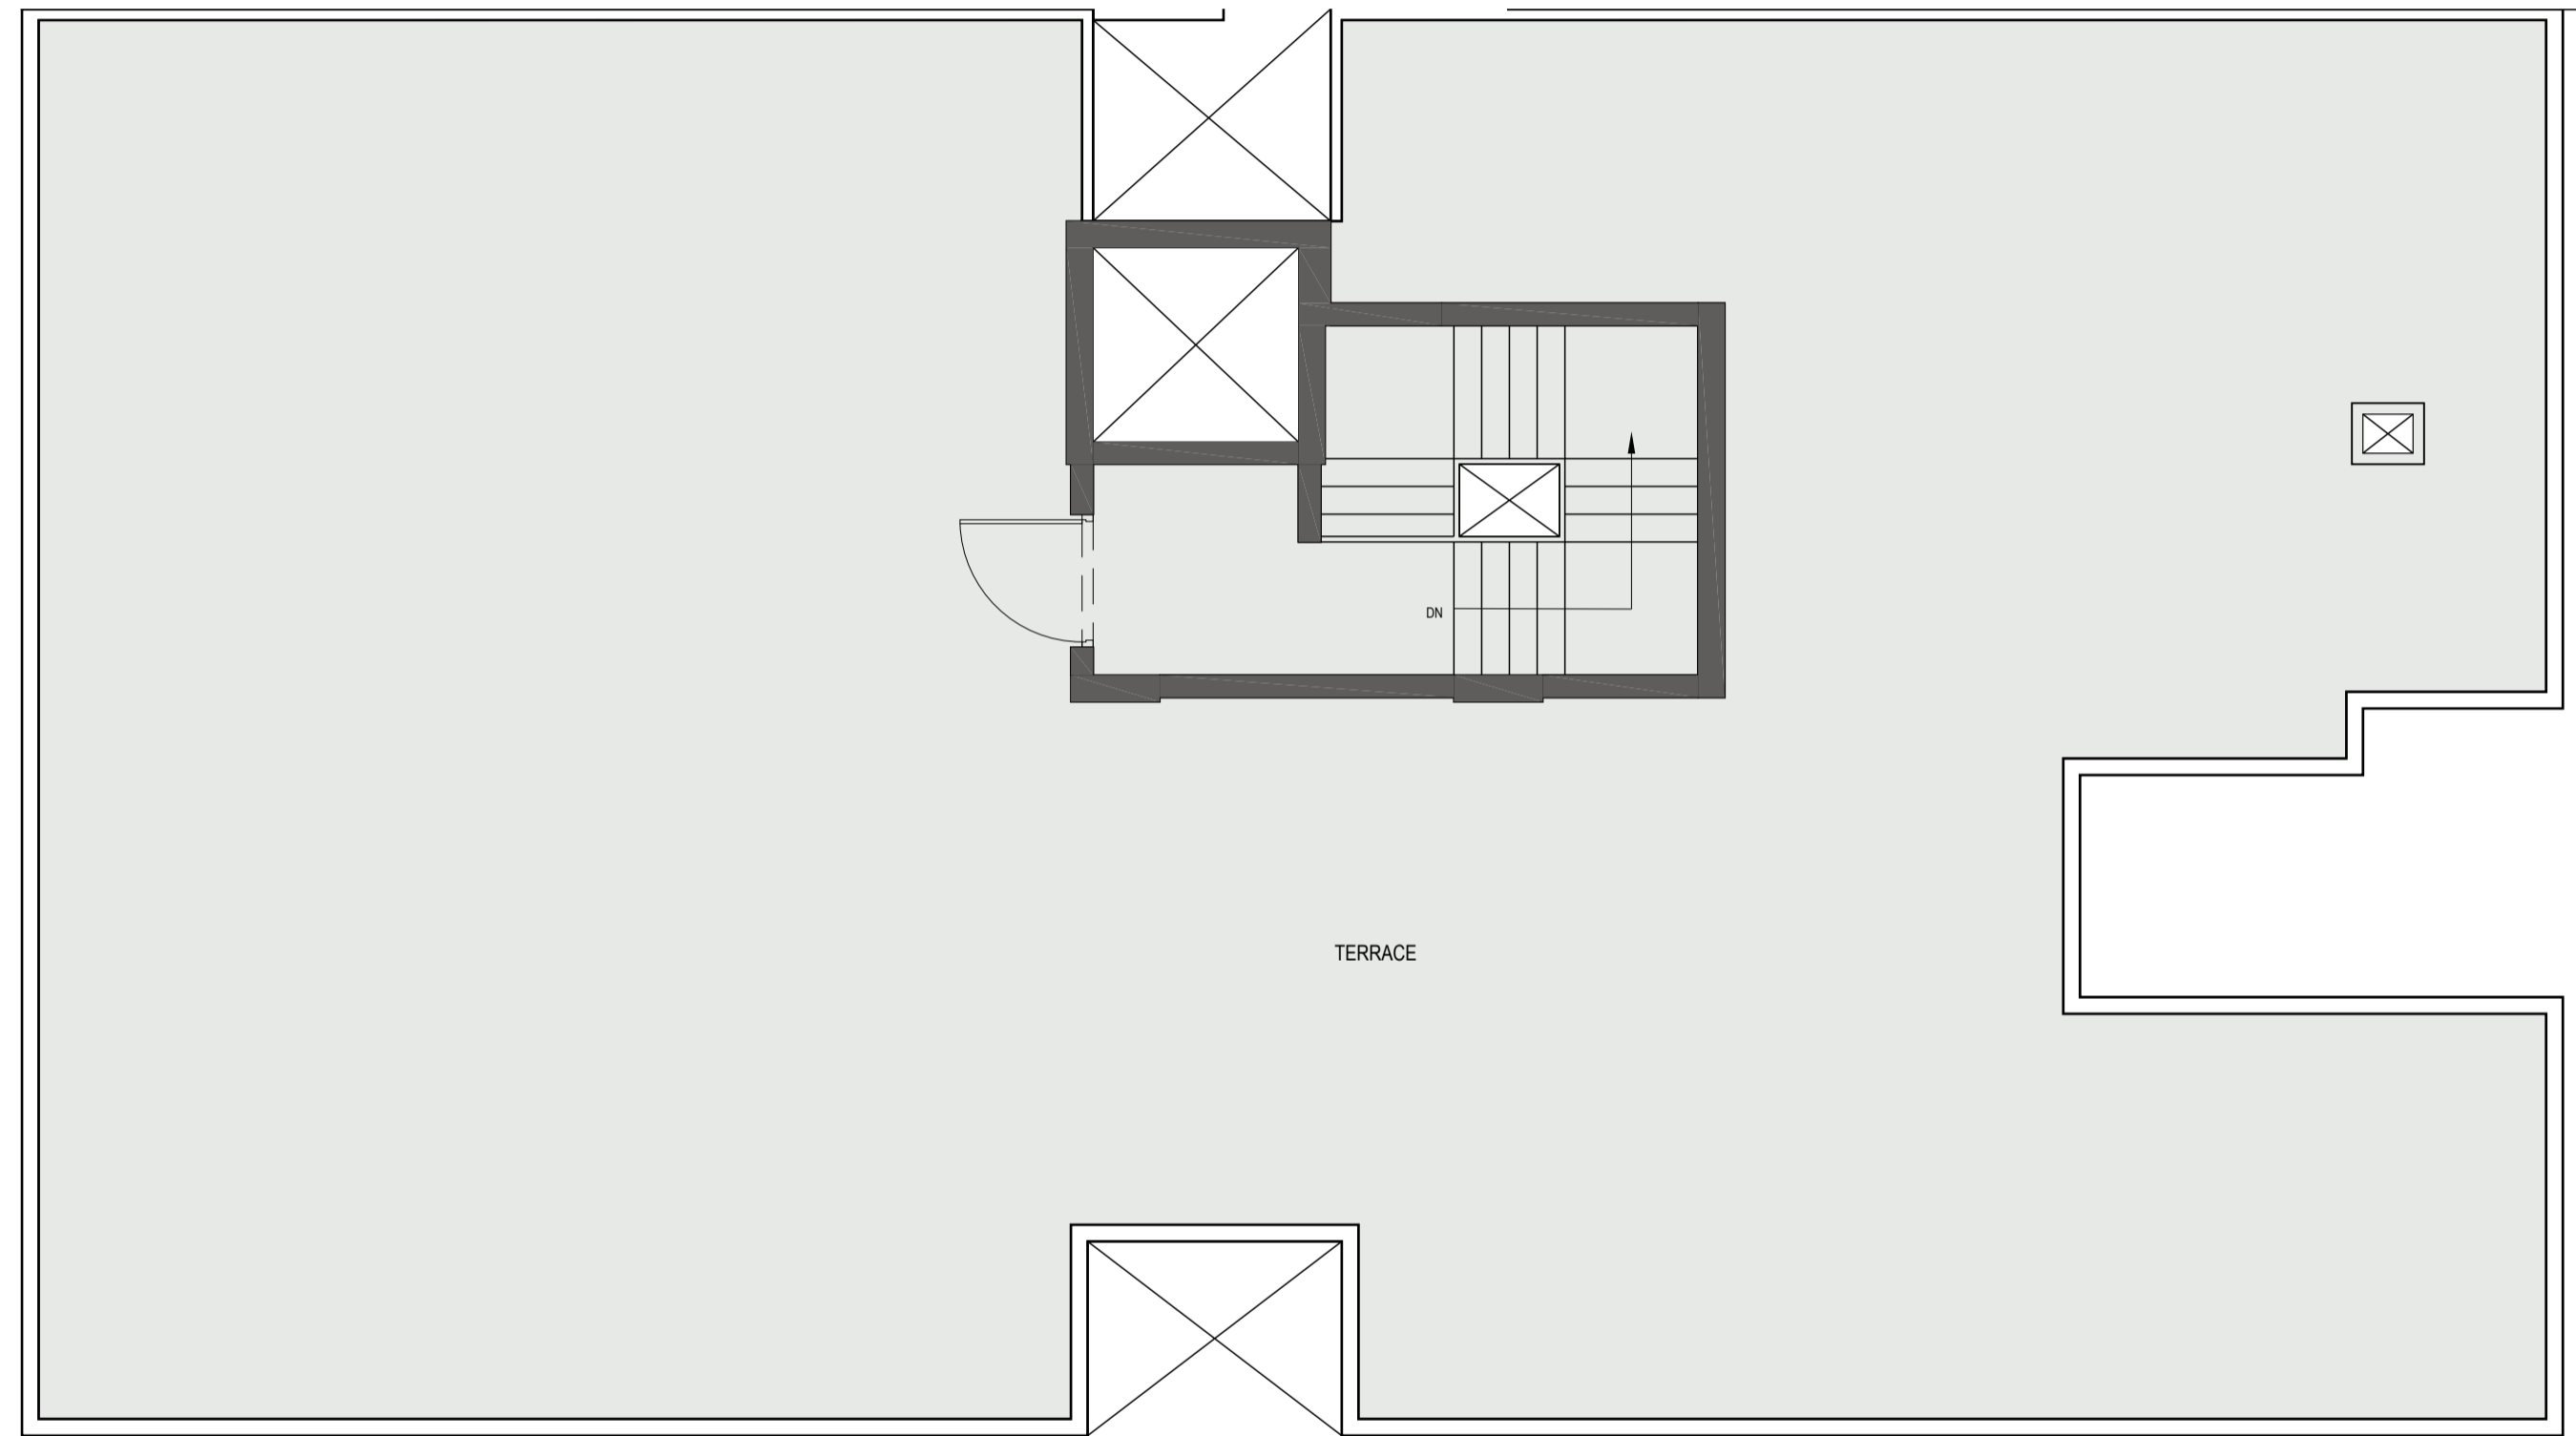

PLANS NOT TO SCALE.
DISCLAIMER - PLAN CAN BE MIRRORED AS PER SPECIFIC LOCATION.
- IMAGES ARE FOR ILLUSTRATIVE AND INDICATIVE PURPOSES ONLY.
- FURNITURE LAYOUT AND FURNISHINGS ARE FOR ILLUSTRATIVE AND INDICATIVE PURPOSES ONLY.

TERRACE

DN

414.15 SQM (TYPICAL FLOOR PLAN)

S-17A/3

PLANS NOT TO SCALE.
DISCLAIMER - PLAN CAN BE MIRRORED AS PER SPECIFIC LOCATION
- IMAGES ARE FOR ILLUSTRATIVE AND INDICATIVE PURPOSES ONLY.
- FURNITURE LAYOUT AND FURNISHINGS ARE FOR ILLUSTRATIVE AND INDICATIVE PURPOSES ONLY.

TERRACE

DN

PLANS NOT TO SCALE.
DISCLAIMER - PLAN CAN BE MIRRORED AS PER SPECIFIC LOCATION
- IMAGES ARE FOR ILLUSTRATIVE AND INDICATIVE PURPOSES ONLY
- FURNITURE LAYOUT AND FURNISHINGS ARE FOR ILLUSTRATIVE AND INDICATIVE PURPOSES ONLY.