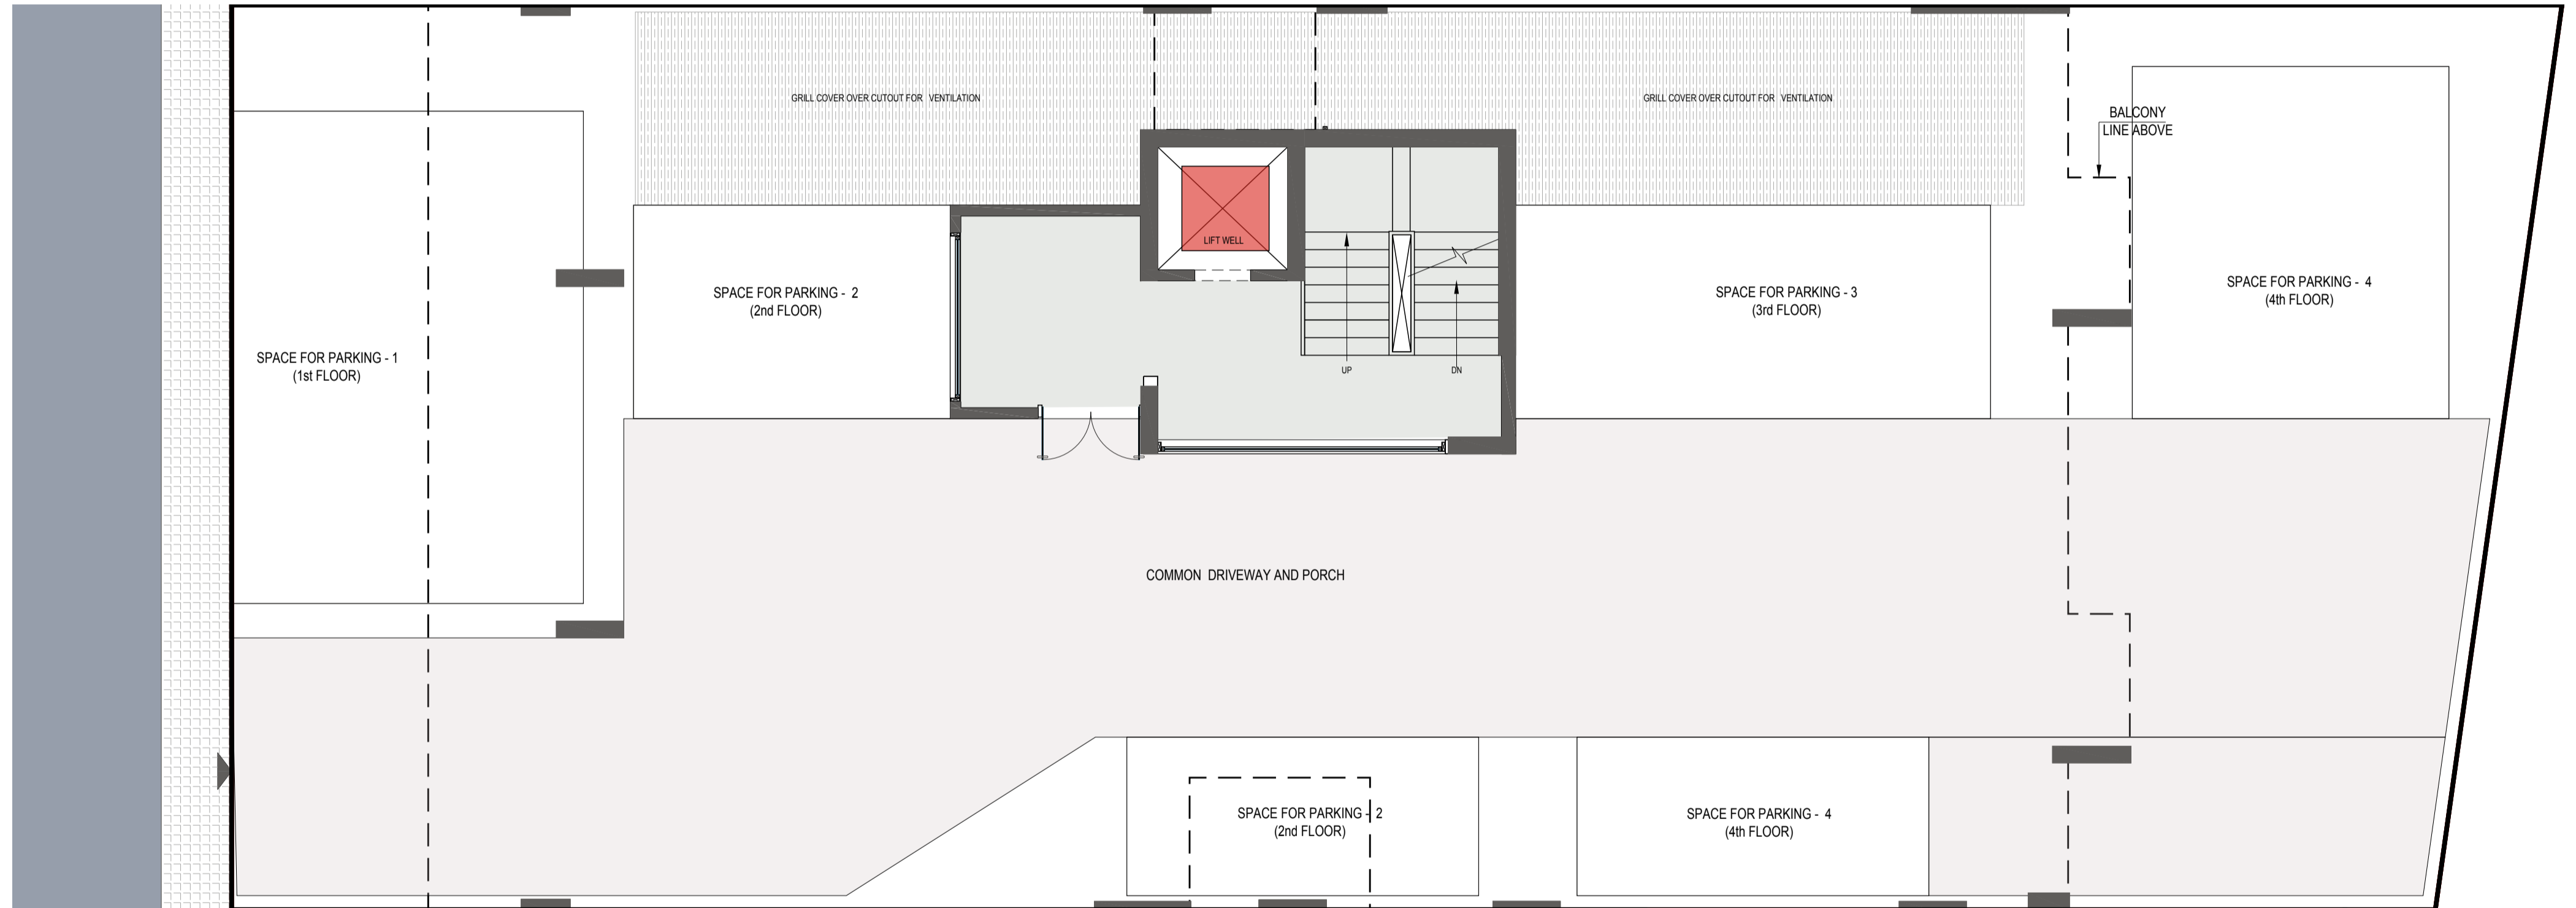

PLANS NOT TO SCALE.
DISCLAIMER - PLAN CAN BE MIRRORED AS PER SPECIFIC LOCATION.
- IMAGES ARE FOR ILLUSTRATIVE AND INDICATIVE PURPOSES ONLY.
- FURNITURE LAYOUT AND FURNISHINGS ARE FOR ILLUSTRATIVE AND INDICATIVE PURPOSES ONLY.

TERRACE

DN

414.15 SQM (TYPICAL FLOOR PLAN)

S-17A/3

PLANS NOT TO SCALE.
DISCLAIMER - PLAN CAN BE MIRRORED AS PER SPECIFIC LOCATION
- IMAGES ARE FOR ILLUSTRATIVE AND INDICATIVE PURPOSES ONLY.
- FURNITURE LAYOUT AND FURNISHINGS ARE FOR ILLUSTRATIVE AND INDICATIVE PURPOSES ONLY.

TERRACE

DN

PLANS NOT TO SCALE.
DISCLAIMER - PLAN CAN BE MIRRORED AS PER SPECIFIC LOCATION
- IMAGES ARE FOR ILLUSTRATIVE AND INDICATIVE PURPOSES ONLY
- FURNITURE LAYOUT AND FURNISHINGS ARE FOR ILLUSTRATIVE AND INDICATIVE PURPOSES ONLY.

437.28 SQM (TYPICAL FLOOR PLAN)

S-17A/2

PLANS NOT TO SCALE.
DISCLAIMER - PLAN CAN BE MIRRORED AS PER SPECIFIC LOCATION
- IMAGES ARE FOR ILLUSTRATIVE AND INDICATIVE PURPOSES ONLY
- FURNITURE LAYOUT AND FURNISHINGS ARE FOR ILLUSTRATIVE AND INDICATIVE PURPOSES ONLY.